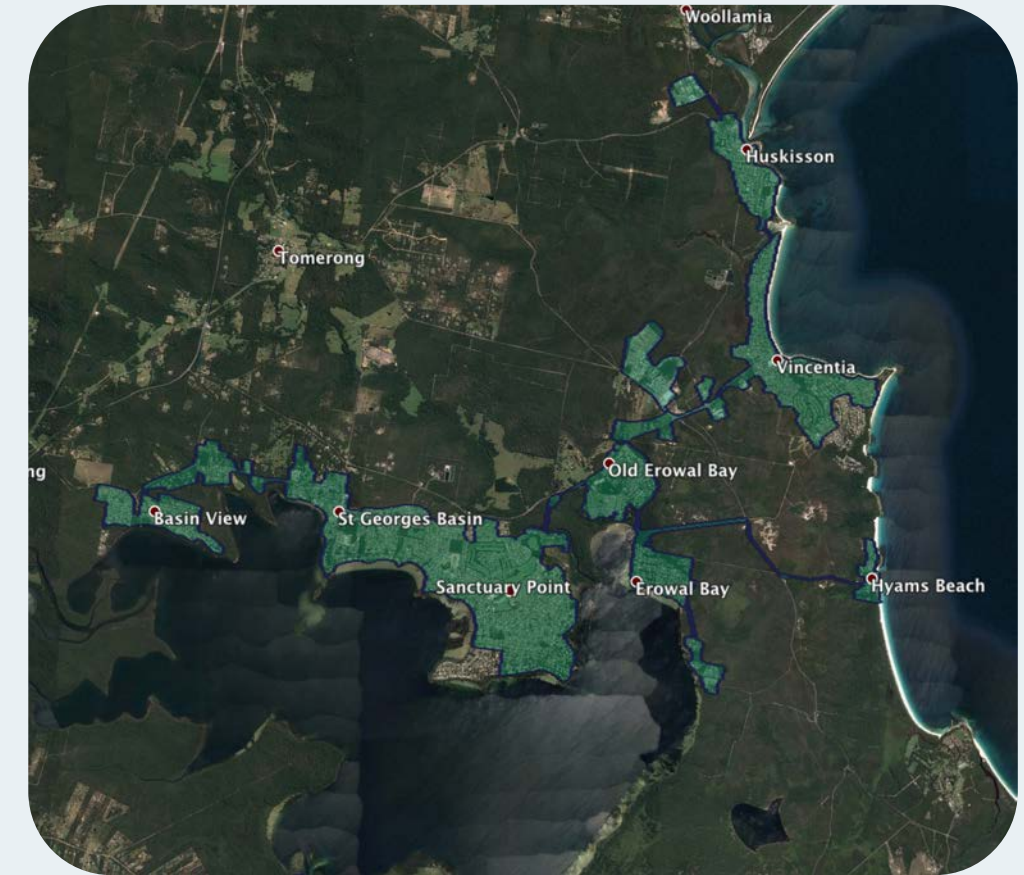

# nbn™ Business Fibre Zone indicative map – Shoalhaven and surrounds

The nbn™ Business Fibre Initiative is available to businesses right across the country.

The areas highlighted on this map, are part of an nbn™ Business Fibre Zone that is eligible for business nbn™ Enterprise Ethernet.