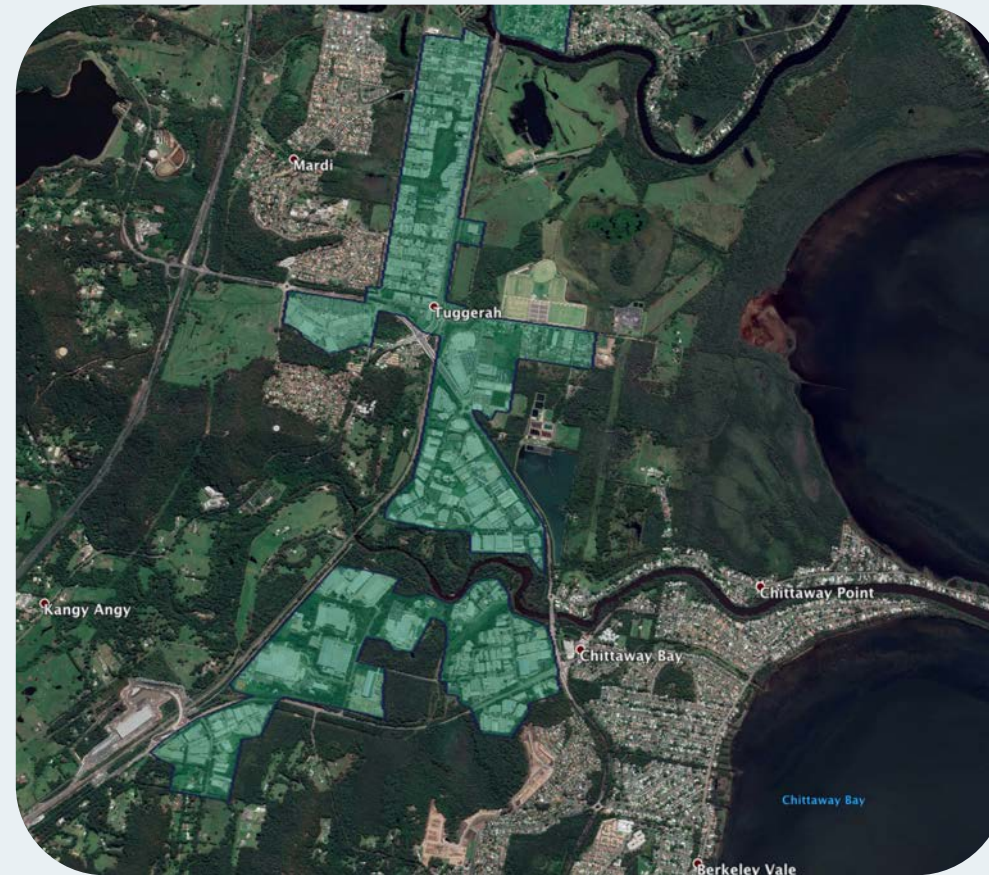

nbn™ Business Fibre Zone indicative map - Lake Haven - Wyong and surrounds

The nbn™ Business Fibre Initiative is available to businesses right across the country.

The areas highlighted on this map, are part of an nbn™ Business Fibre Zone that is eligible for business nbn™ Enterprise Ethernet.