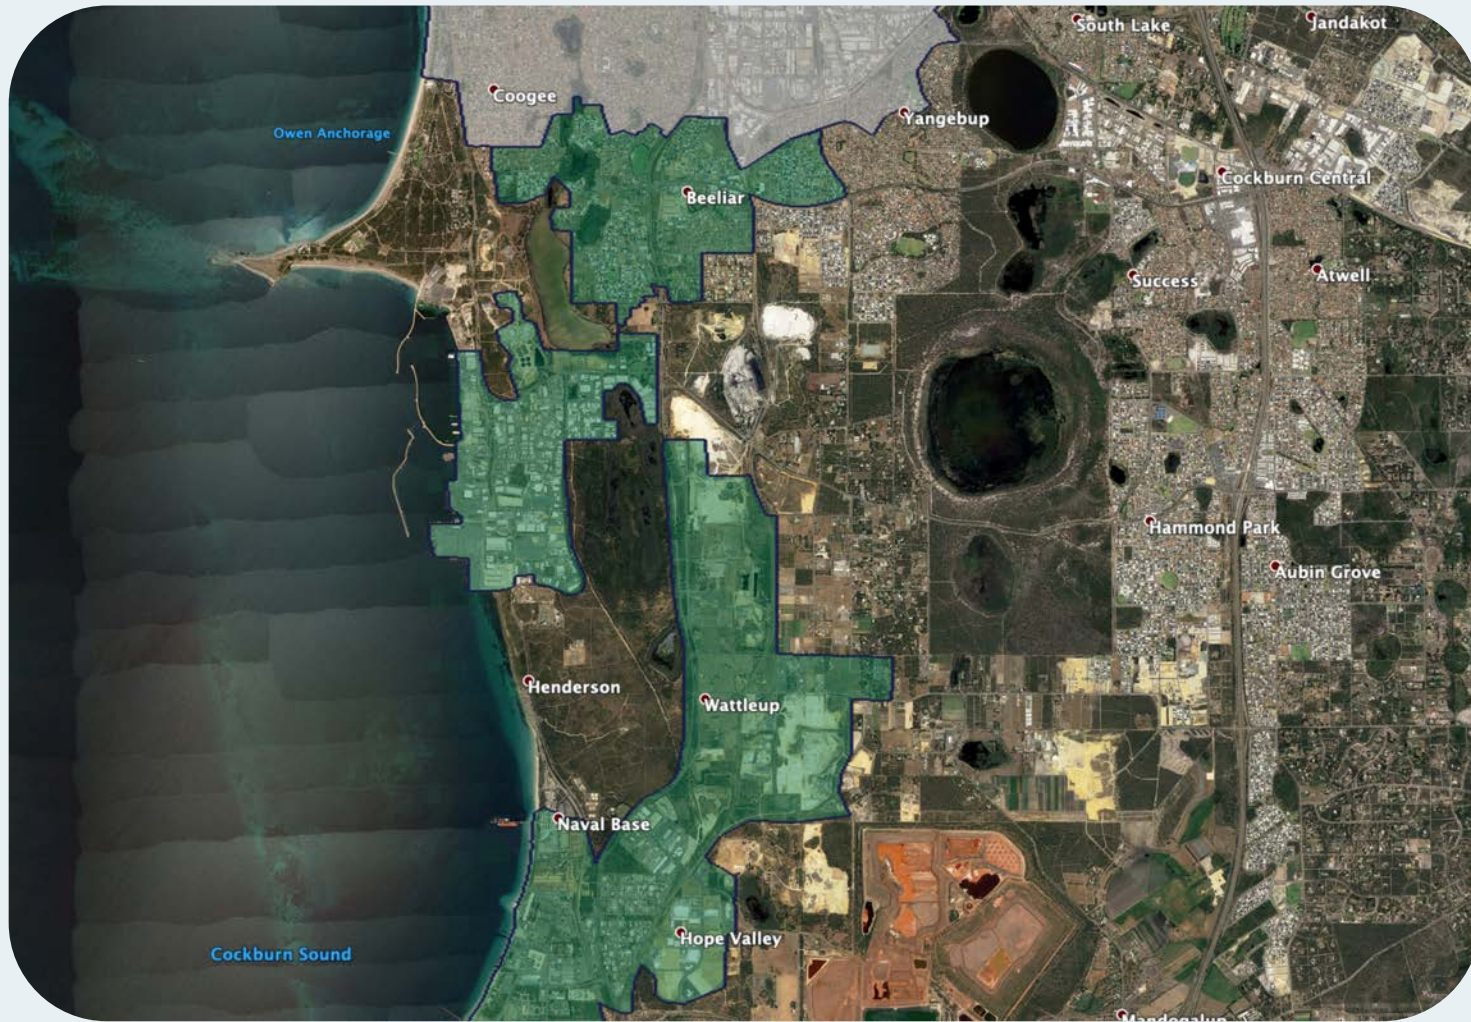

nbn™ Business Fibre Zone indicative map - Henderson and surrounds

The nbn™ Business Fibre Initiative is available to businesses right across the country.

The areas highlighted on this map, are part of an nbn™ Business Fibre Zone that is eligible for business nbn™ Enterprise Ethernet.

Key

-  nbn™ Business Fibre Zone
-  Adjacent/nearby nbn™ Business Fibre Zone (where relevant)

To find out more contact Commschoice or visit: <https://www.commschoice.com/nbn-enterprise-ethernet>