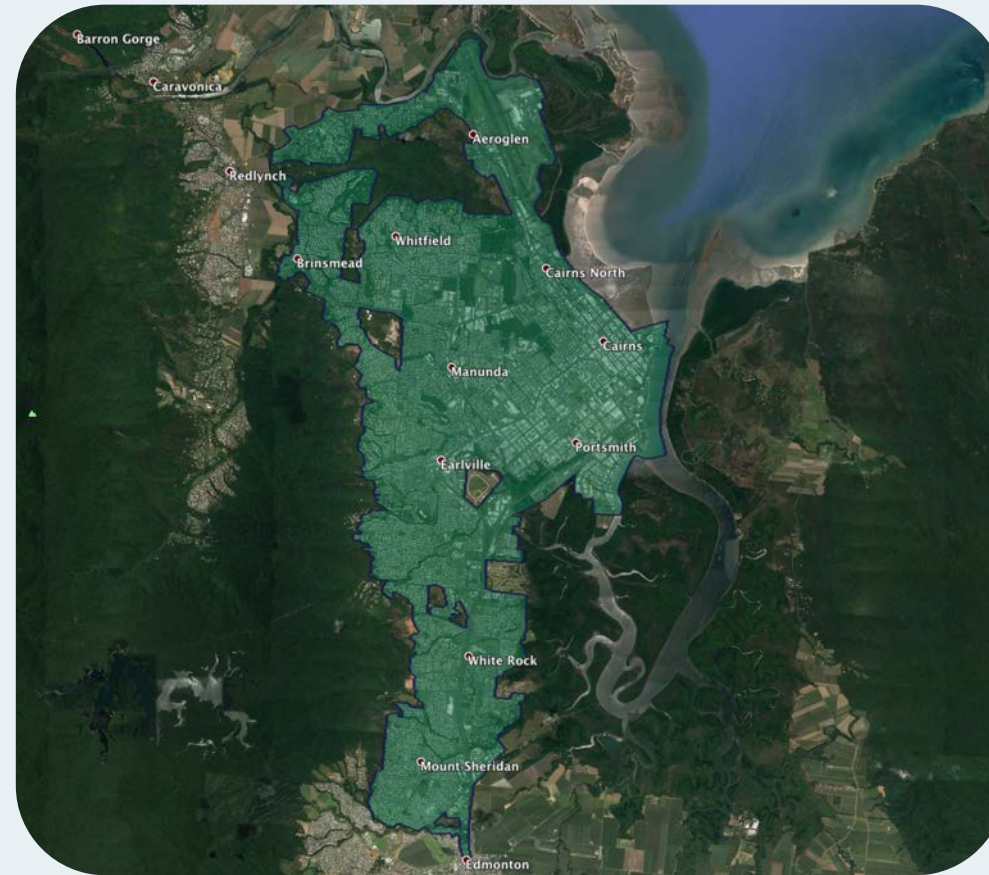

nbn™ Business Fibre Zone indicative map – Cairns - Port Douglas and surrounds

The nbn™ Business Fibre Initiative is available to businesses right across the country.

The areas highlighted on this map, are part of an nbn™ Business Fibre Zone that is eligible for business nbn™ Enterprise Ethernet.