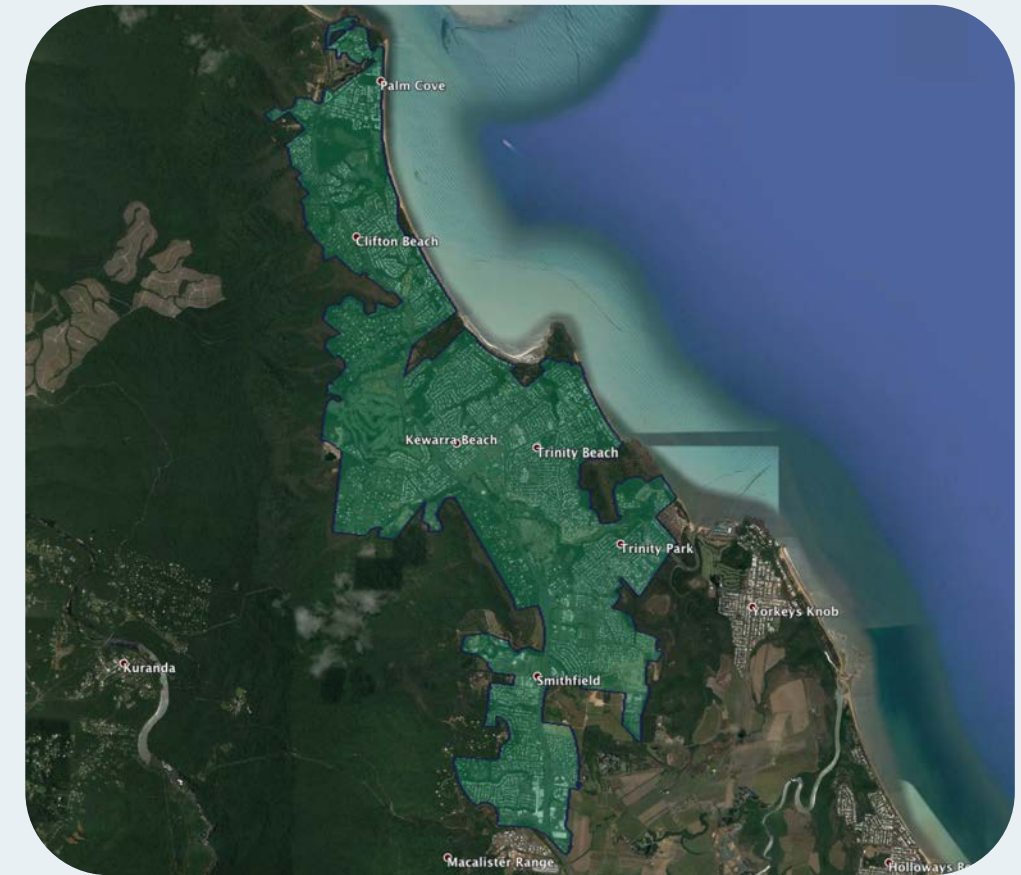

nbn™ Business Fibre Zone indicative map – Cairns - Port Douglas and surrounds

The nbn™ Business Fibre Initiative is available to businesses right across the country.

The areas highlighted on this map, are part of an nbn™ Business Fibre Zone that is eligible for business nbn™ Enterprise Ethernet.